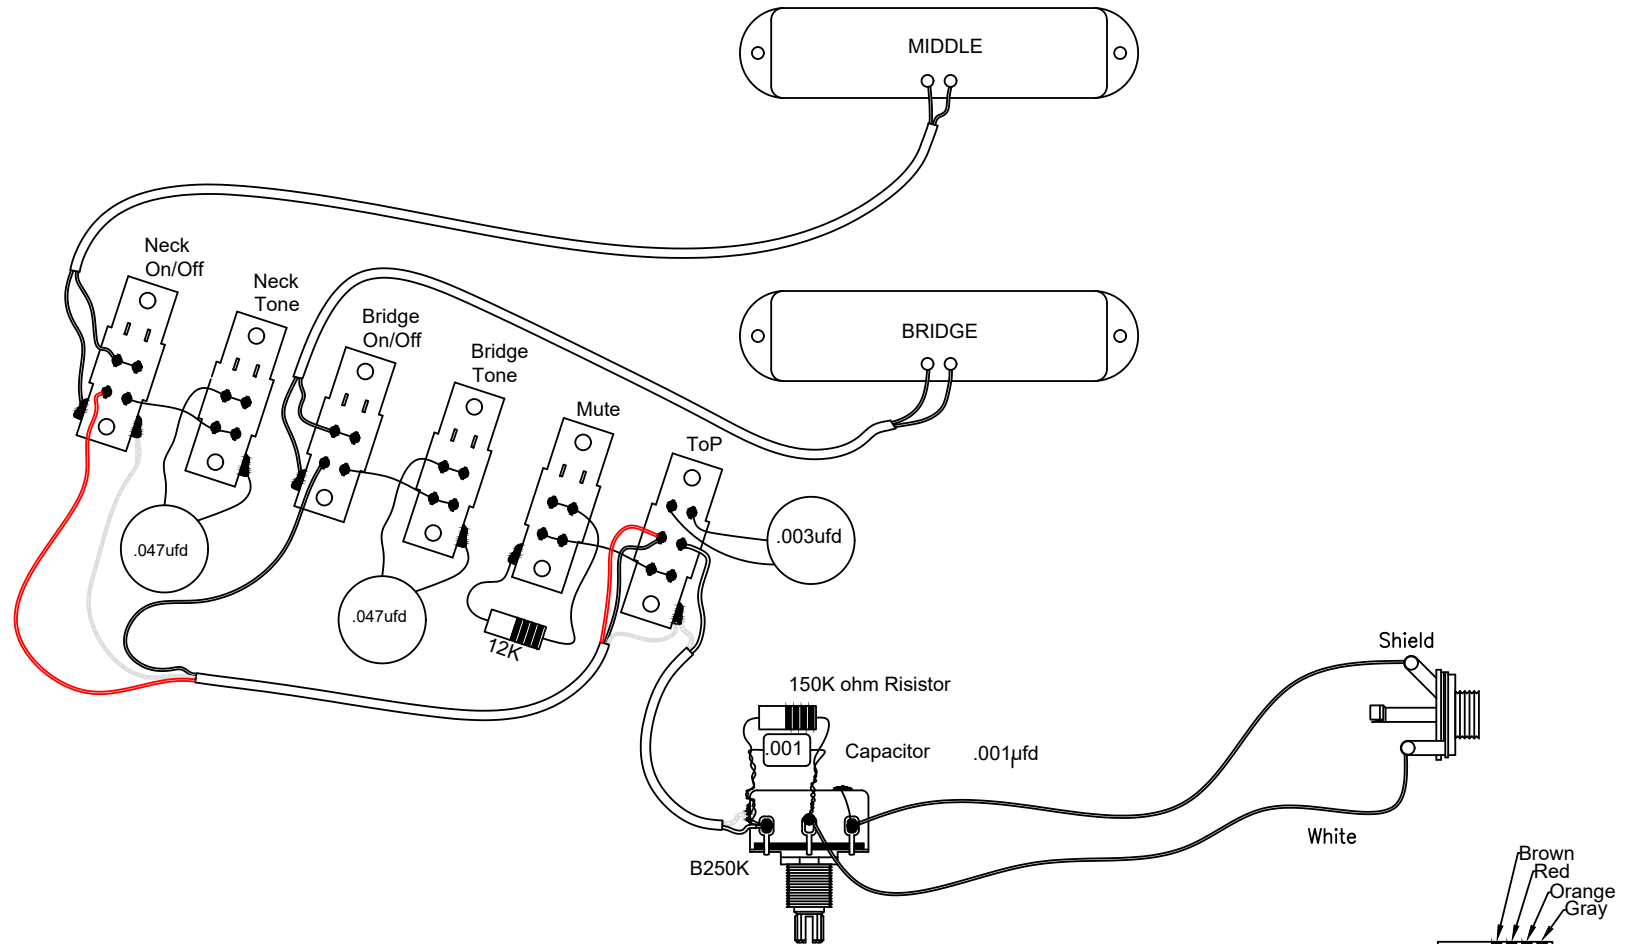

# NEW 6 SWITCH WIRING Ver-4

Impala  
DEC. 21,2016 (R1445)

Resistor: 12KΩ 10% ¼ watt

Capacitor: .04µfd

Resistor: 150KΩ 10% ¼ watt

Capacitor: .001µfd