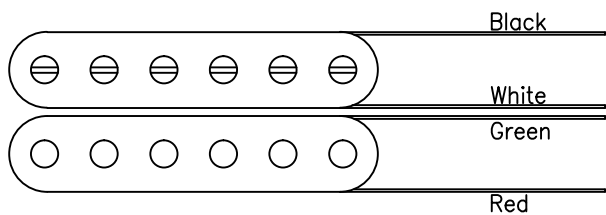

## Pat Smear Signature

Model: Pat Smear Signature  
Brand: Hagstrom  
Note: This wiring grounds both volume controls  
March 16, 2012  
Drawing: Tricor AB