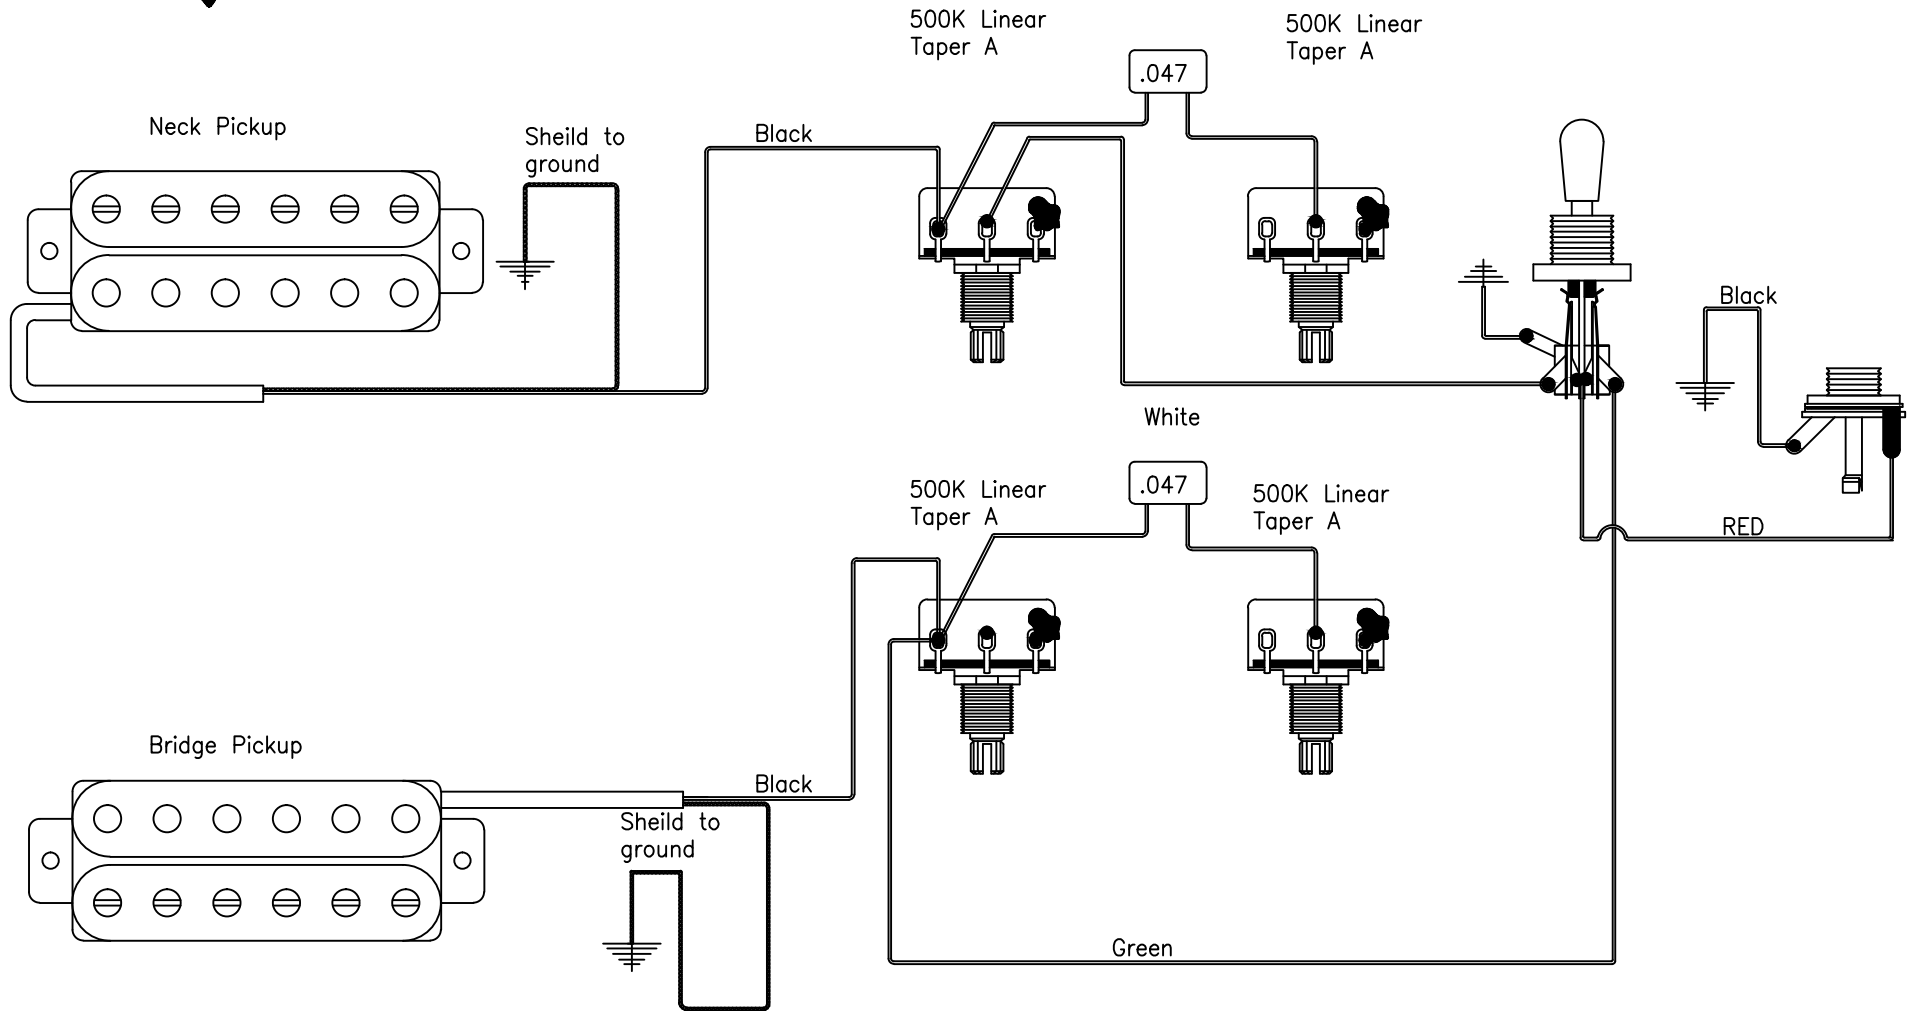

## Pat Smear Signature

Model: Pat Smear Signature  
Brand: Hagstrom  
Note: This wiring grounds both volume controls  
March 16, 2012  
Drawing: Tricor AB